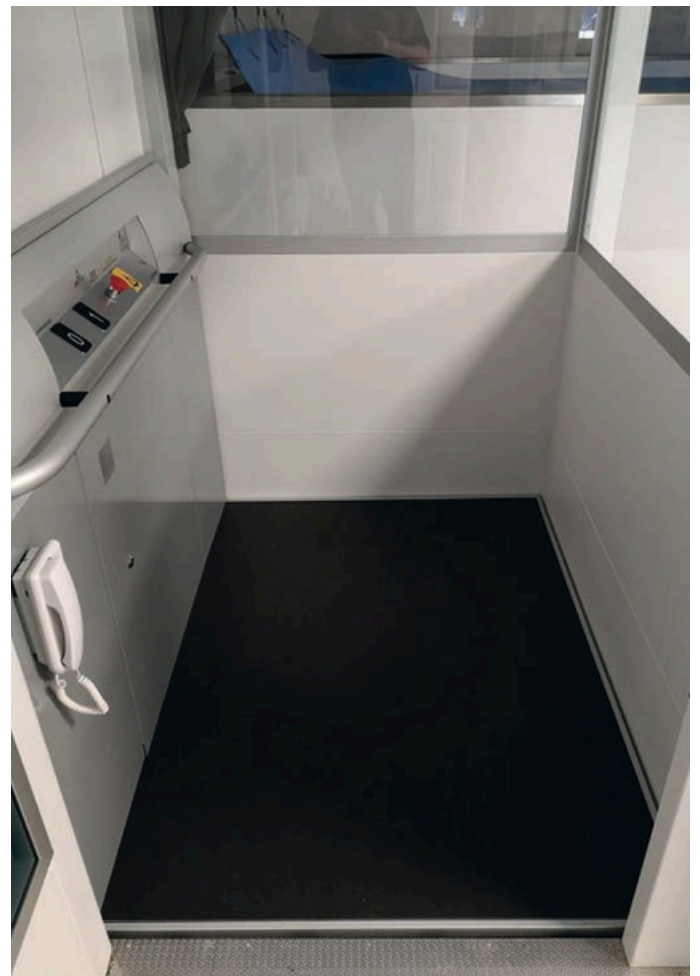

Project Scope

Nova Lifts' involvement in this project was to provide a two-stop platform lift to allow Pawseidon to expand their business to the second floor of the building. With restricted ground floor space, it was critical for them to be able to utilise all the space available, but for dogs with injuries or those that had undergone recent operations, using the stairs was not an option.

Installation of the platform lift ensured that any dog arriving for a consultation or appointment could easily move without risk, between the two treatment floors as needed. In addition, the lift installation ensured anyone with impaired mobility could either raise themselves to a height that allowed visibility into the pool, or have access to the mezzanine floor.

Aesthetics

The specification for design of the platform lift was driven by the need for passengers to have full visibility across the hydro-hub pool area. This was easily achieved by having glass walls installed to all sides of the platform lift as well as a glass door. The external finishes were simple and clean to match the surrounds and interior design of the building.